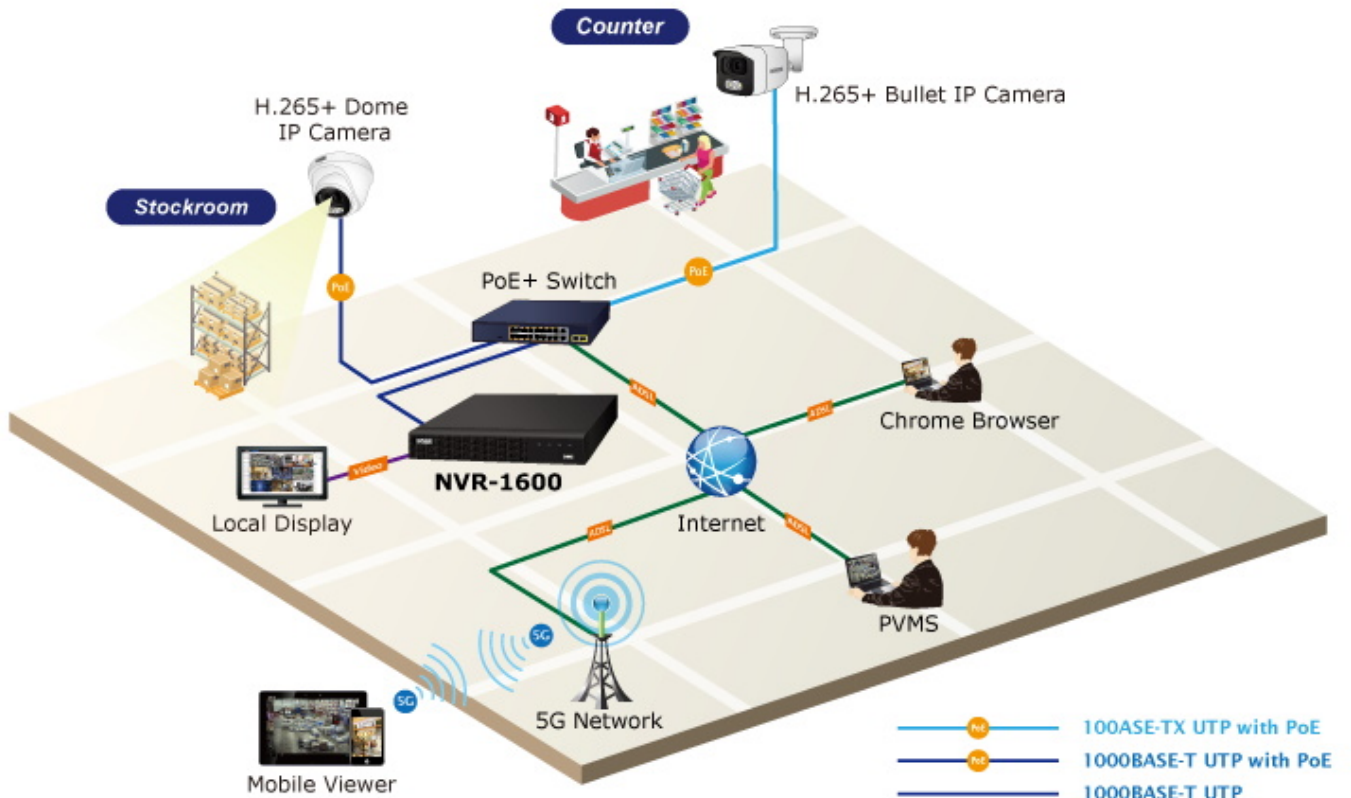

K zařízení je dodáván software PVMS (PLANET Video Manage System) pro správu videozáznamů. Je speciálně navržený pro PLANET IP kamery & NVR zařízení. Pro vzdálený přístup ke kamerám lze využít mobilní aplikaci BitVision.

The advertisement features a central image of the PLANET NVR-1600 device with a monitor displaying a multi-camera view. Above the device are six feature boxes: Smart Event Detection, PLANET DDNS, Cloud, H265+, Dual Monitor Display, and 4K Ultra HD. To the left is a box for Intelligent Alarm & Recording, listing features like Line Crossing, Intrusion Detection, Loitering Detection, and People Gathering Detection. To the right is a box for Bandwidth Savings, showing a comparison of H.265+, H.264+, and H.264. At the bottom, the text reads 'Control Management System Up to 256 Channels'.

# Dual Local Displays

# Real-time, Remote Monitoring

-  100ASE-TX UTP with PoE
-  100BASE-T UTP with PoE
-  100BASE-T UTP
-  ADSL 2/2+
-  Video Line