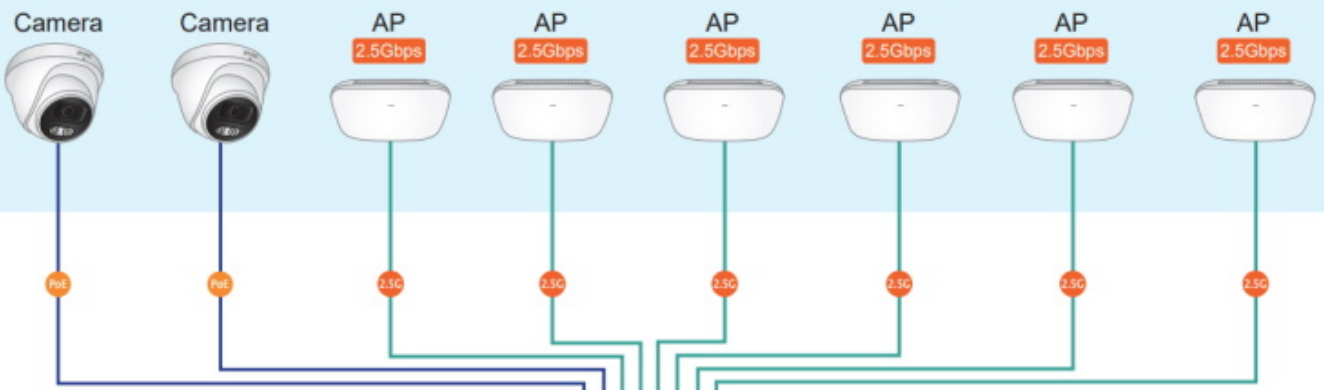

Up to 8 PoE IP Cameras & APs

- 10GBASE-SR/LR Fiber Optic
- 2.5G UTP with PoE
- 1000BASE-T UTP with PoE